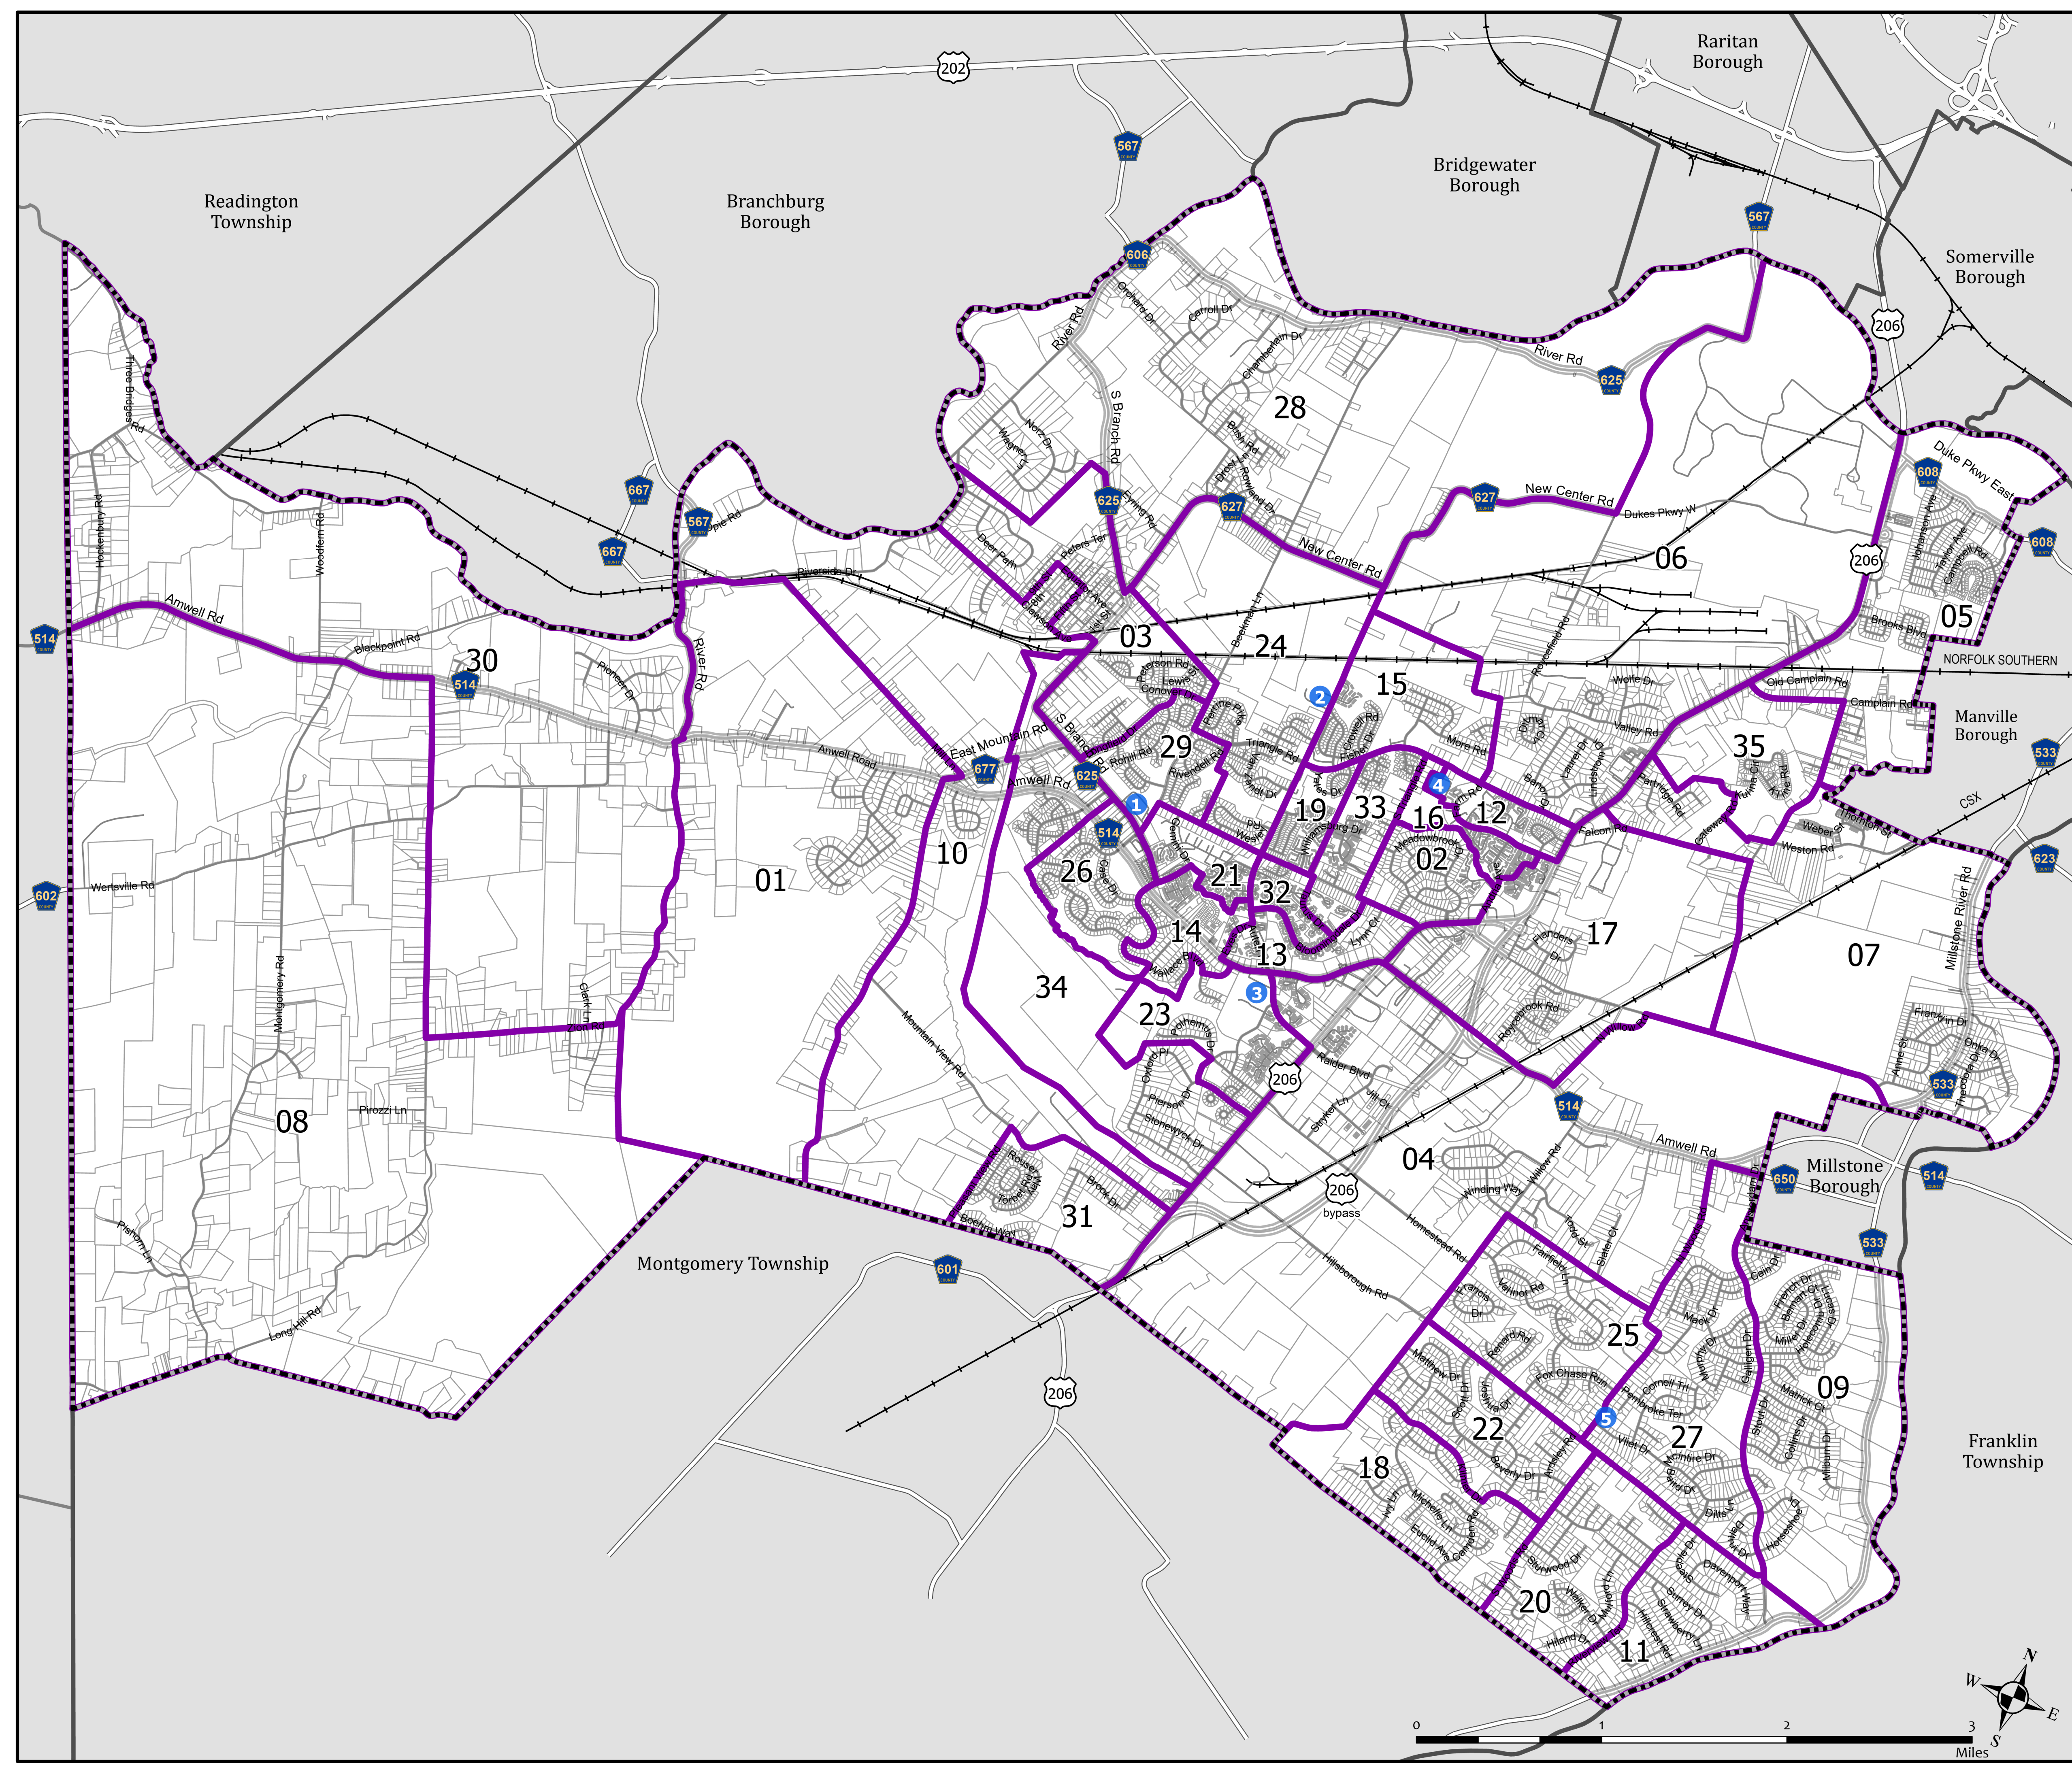

Voting Districts and Polling Locations

HILLSBOROUGH TOWNSHIP SOMERSET COUNTY NEW JERSEY

- 00** Voting Districts
- 1** Polling Locations
- 1** Municipal Building, 379 South Branch Road
(Districts 1, 3, 8, 10, 15, 21, 24, 26, 28, 29, 30, 32, 34)
 - 2** Auten Road Intermediate School, 281 Auten Road
(Districts 2, 13, 14, 16, 19, 33)
 - 3** Hillsborough High School Library-Side Entrance, 466 Raider Blvd.
(Districts 4, 18, 22, 23, 31)
 - 4** Hillsborough Middle School, 260 Triangle Road
(Districts 5, 6, 7, 12, 17, 35)
 - 5** Hillsborough Volunteer Fire Company #3, 324 Woods Road
(Districts 9, 11, 20, 25, 27)

- Parcel Boundary
- Municipal Boundary
- County Road
- US Highway
- Railroad
- Road

Data Source: NJGIN - Election Districts for New Jersey. New Jersey Congressional Redistricting Commission 2021. Somerset County - Polling locations in Somerset County. NJDEP - Water, Rail, Waterways. This secondary product has not been verified by NJDEP and is not state authorized.